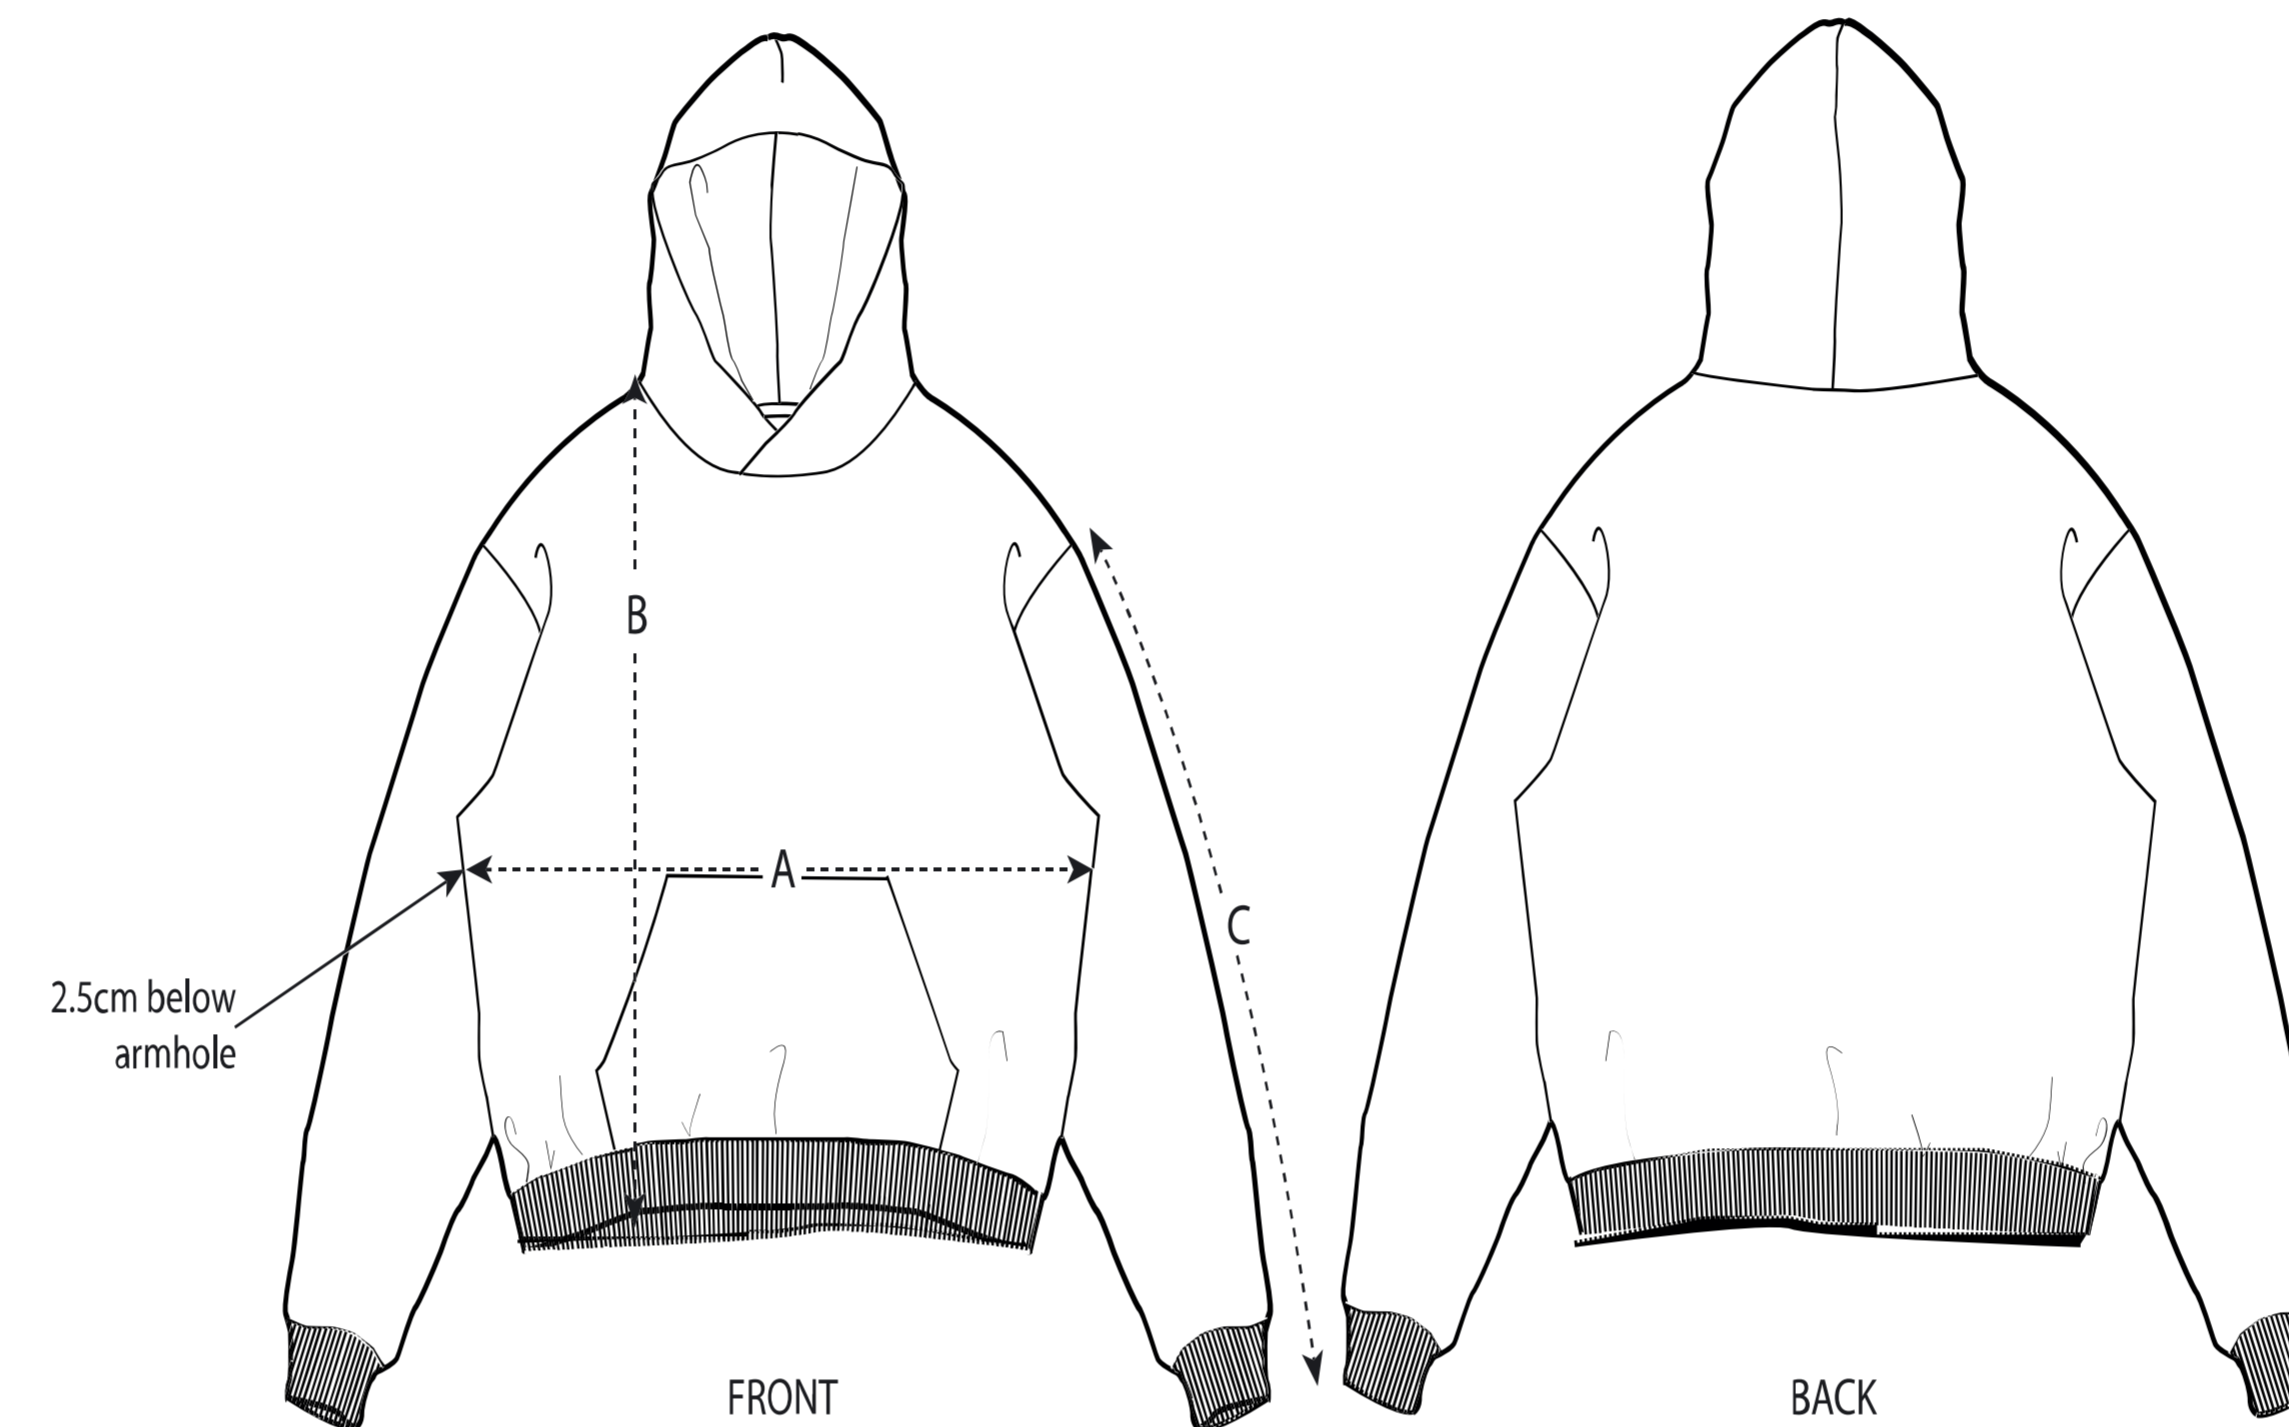

Cooper Dry

Größenführer

Sizes	XXS	XS	S	M	L	XL	XXL	3XL
A Half Chest	56.5	59	61.5	64	67	70	73	76
B Body Length	61	63	68	72	74	76	78	80
C Sleeve Length	56.5	57.5	61.5	63	64.5	66	67.5	67.5

Verpackung

Sizes	XXS	XS	S	M	L	XL	XXL	3XL
Pieces/bag	5	5	5	5	5	5	5	5
Pieces/box	10	20	20	20	20	20	20	10